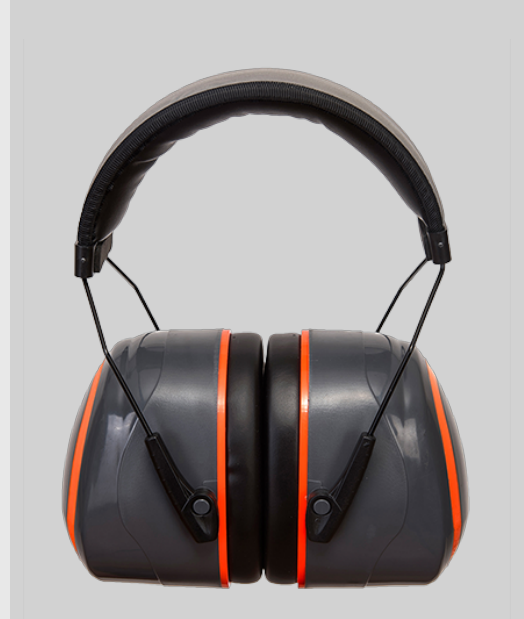

Range: Hearing Protection

Materials: ABS, PU Foam, Neoprene, Carbon Steel, Nylon, Foam

Product information

The HV Extreme Ear Muff is part of our new generation premium Ear Muffs. Featuring a PU padded headband, it provides maximum comfort during long periods of use. Its dual pin adjustable cups offer a secure fit. Excellent attenuation performance provides superior protection against harmful noise and the reflective padded headband provides ultimate comfort.

Standards

EN 352-1 (SNR 36dB)
ANSI S3.19 (NRR 30dB)

Ear Muffs

Portwest Hearing protection range includes PPE with different level sound attenuation, to be adapted to various working environments giving the correct protection from dangerous noise, without isolating the workers. New models and colours for earmuffs allow a personalised choice. An updated range of earplugs complete our competitive and performing offer.

Hearing Protection

Hearing problems occur when you are exposed to hazardous working conditions without wearing the correct protective equipment.

Features

- Excellent attenuation rate
- Padded headband for comfort
- Reflective trim for increased visibility and safety
- Adjustable dual pin system provides multiple positioning for better fit
- Contrast colouring for added style
- New style
- CE certified
- CE-CAT III
- Retail bag which aids presentation for retail sales
- Individually packed for vending machines