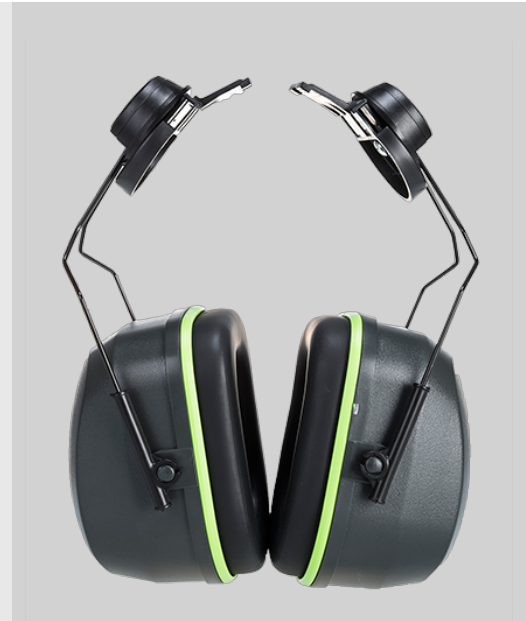

Premium Clip-On Ear Muff using the same cup as our PS46 Premium Ear Muff. Easy to clip-on and compatible with Endurance, Height Endurance and Expertbase safety helmets. Warning: attenuation performances vary depending on the helmet style they are used with.

Features

- Easy to clip-on
- Adjustable dual pin system provides multiple positioning for better fit
- Stand-off position for intermittent use
- Suitable for most standard hard hats
- CE certified
- CE-CAT III
- Retail bag which aids presentation for retail sales
- Individually packed for vending machines