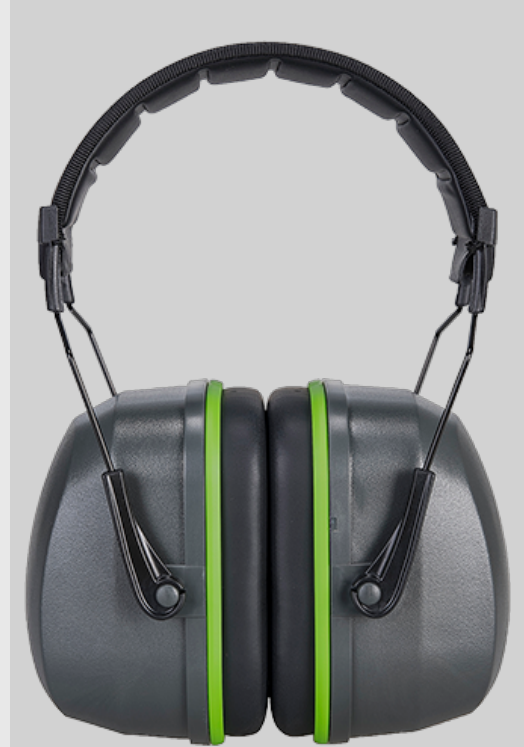

PRODUCT SPECIFICATION & TECHNICAL DATA

PS46 - Premium Ear Muff

Collection: Ear Muffs

Range: Hearing Protection

Materials: ABS, PU Foam, PVC

Product information

Premium Ear Muff with PU padded headband that provides maximum comfort during long periods of use. Contemporary styling with dual pin adjustable cups for an optimised fit. Excellent attenuation performance provides superior protection against harmful noise.

Standards

EN 352-1 (SNR 34dB)

Ear Muffs

Portwest Hearing protection range includes PPE with different level sound attenuation, to be adapted to various working environments giving the correct protection from dangerous noise, without isolating the workers. New models and colours for earmuffs allow a personalised choice. An updated range of earplugs complete our competitive and performing offer.

Hearing Protection

Hearing problems occur when you are exposed to hazardous working conditions without wearing the correct protective equipment.

Features

- Padded headband for comfort
- Adjustable dual pin system provides multiple positioning for better fit
- SNR 34dB attenuation level
- Light and robust
- CE-CAT III
- CE certified
- Retail bag which aids presentation for retail sales
- Individually packed for vending machines